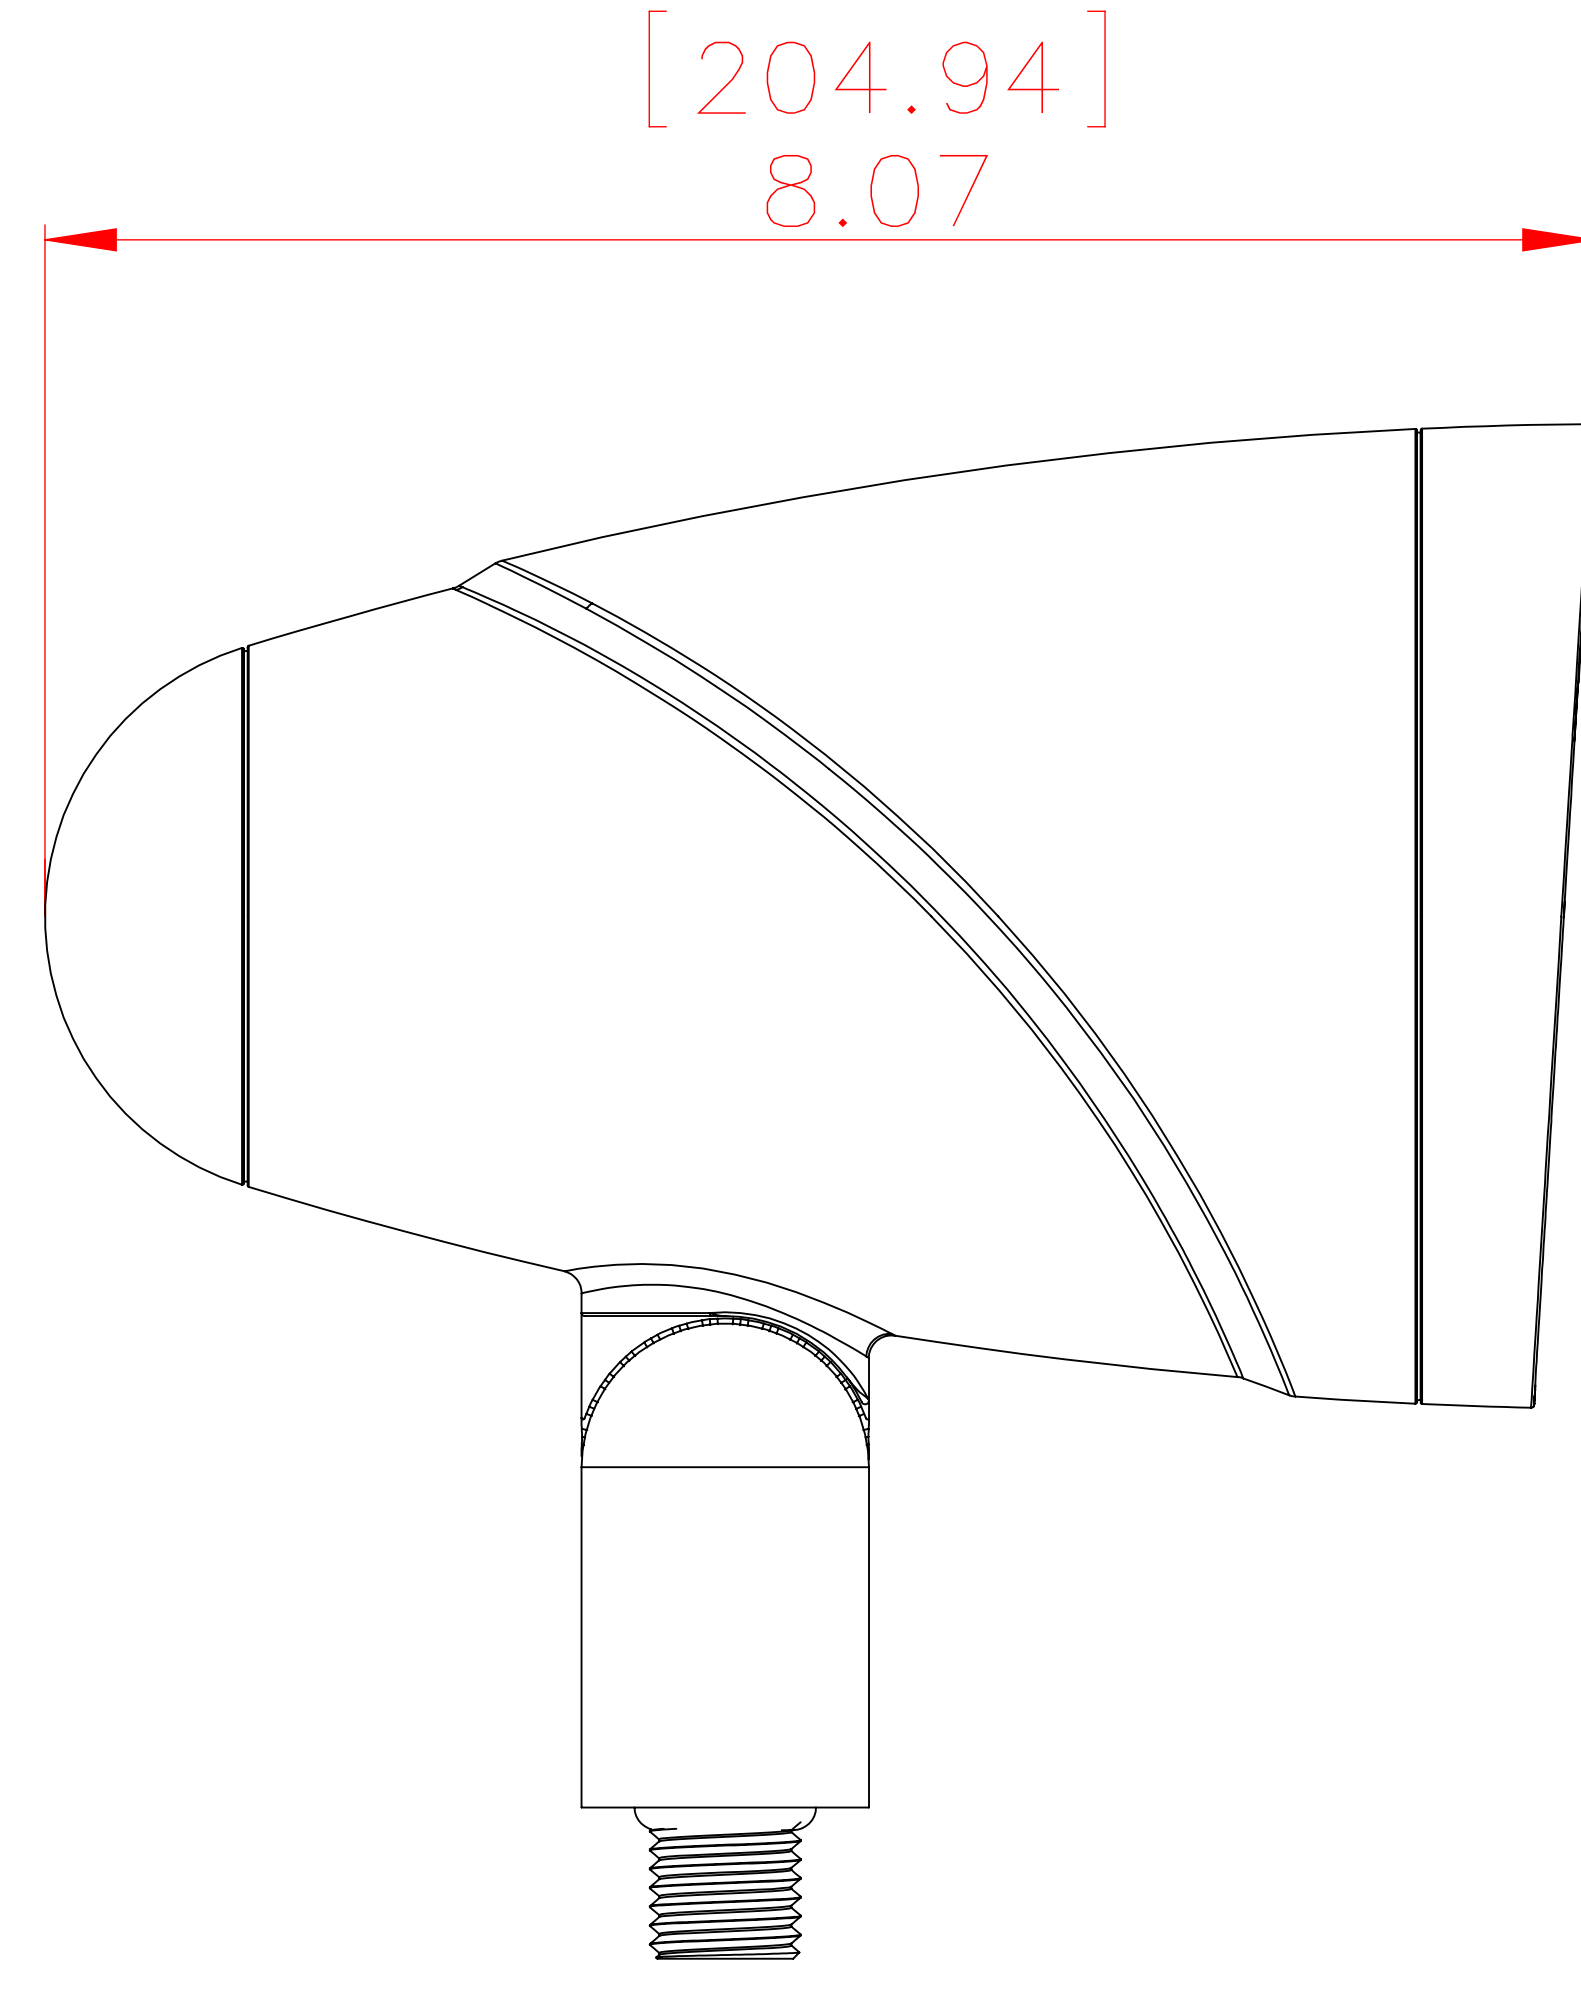

FRONT

LEFT

BACK

ISOMETRIC

SONANCE  
 991 Calle Amanecer, San Clemente, CA, 92673  
 949 492-7777 FAX 949 361-5579  
 www.sonance.com

LS4T SAT

SCALE: 1 : 1

DRAWN BY:

DRWN - PART NUMBER

REV.

SHEET: 01 OF

RELEASED ON: