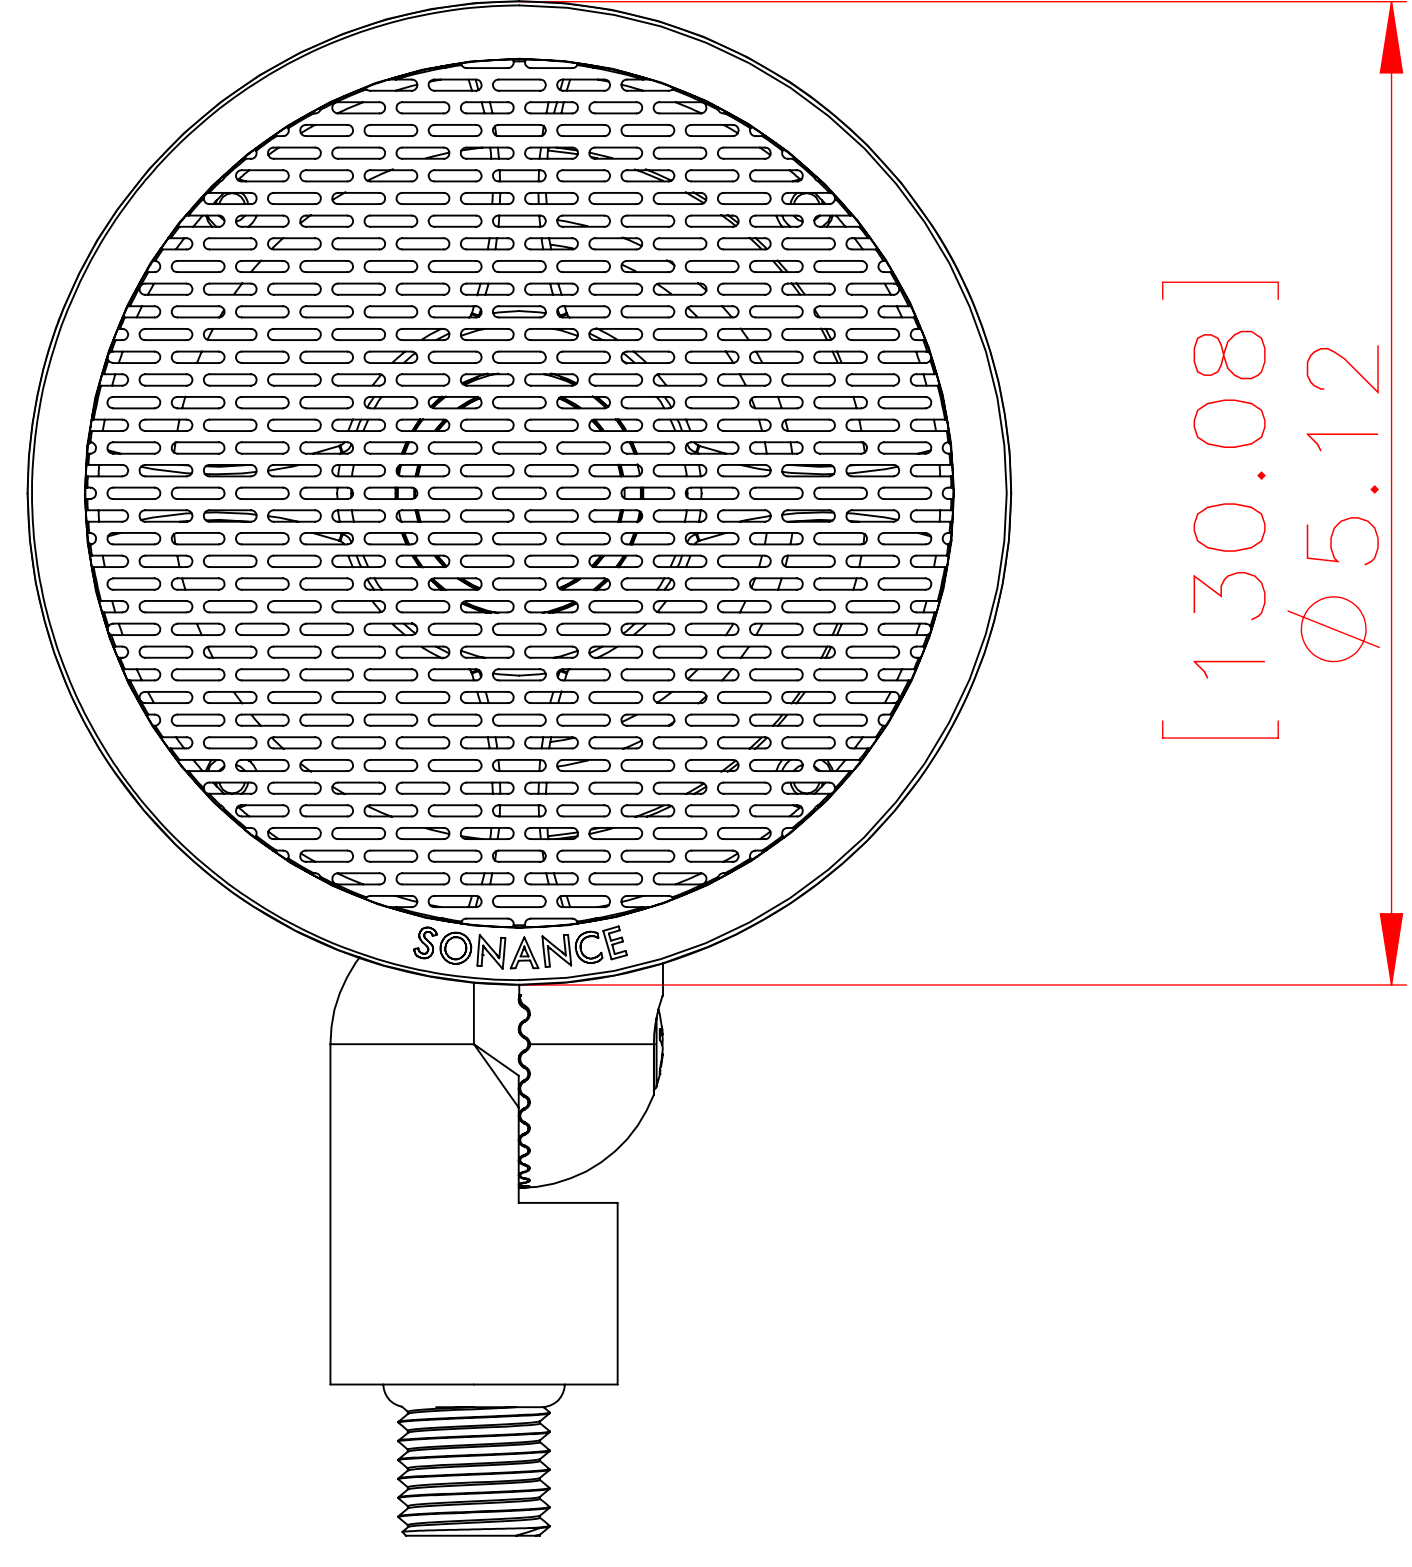

FRONT

LEFT

BACK

ISOMETRIC

SONANCE  
 991 Calle Amanecer, San Clemente, CA, 92673  
 949 492-7777 FAX 949 361-5579  
 www.sonance.com

LS4T SAT

SCALE: 1 : 1

DRAWN BY:

DRWN - PART NUMBER

REV.

SHEET: 01 OF

RELEASED ON: