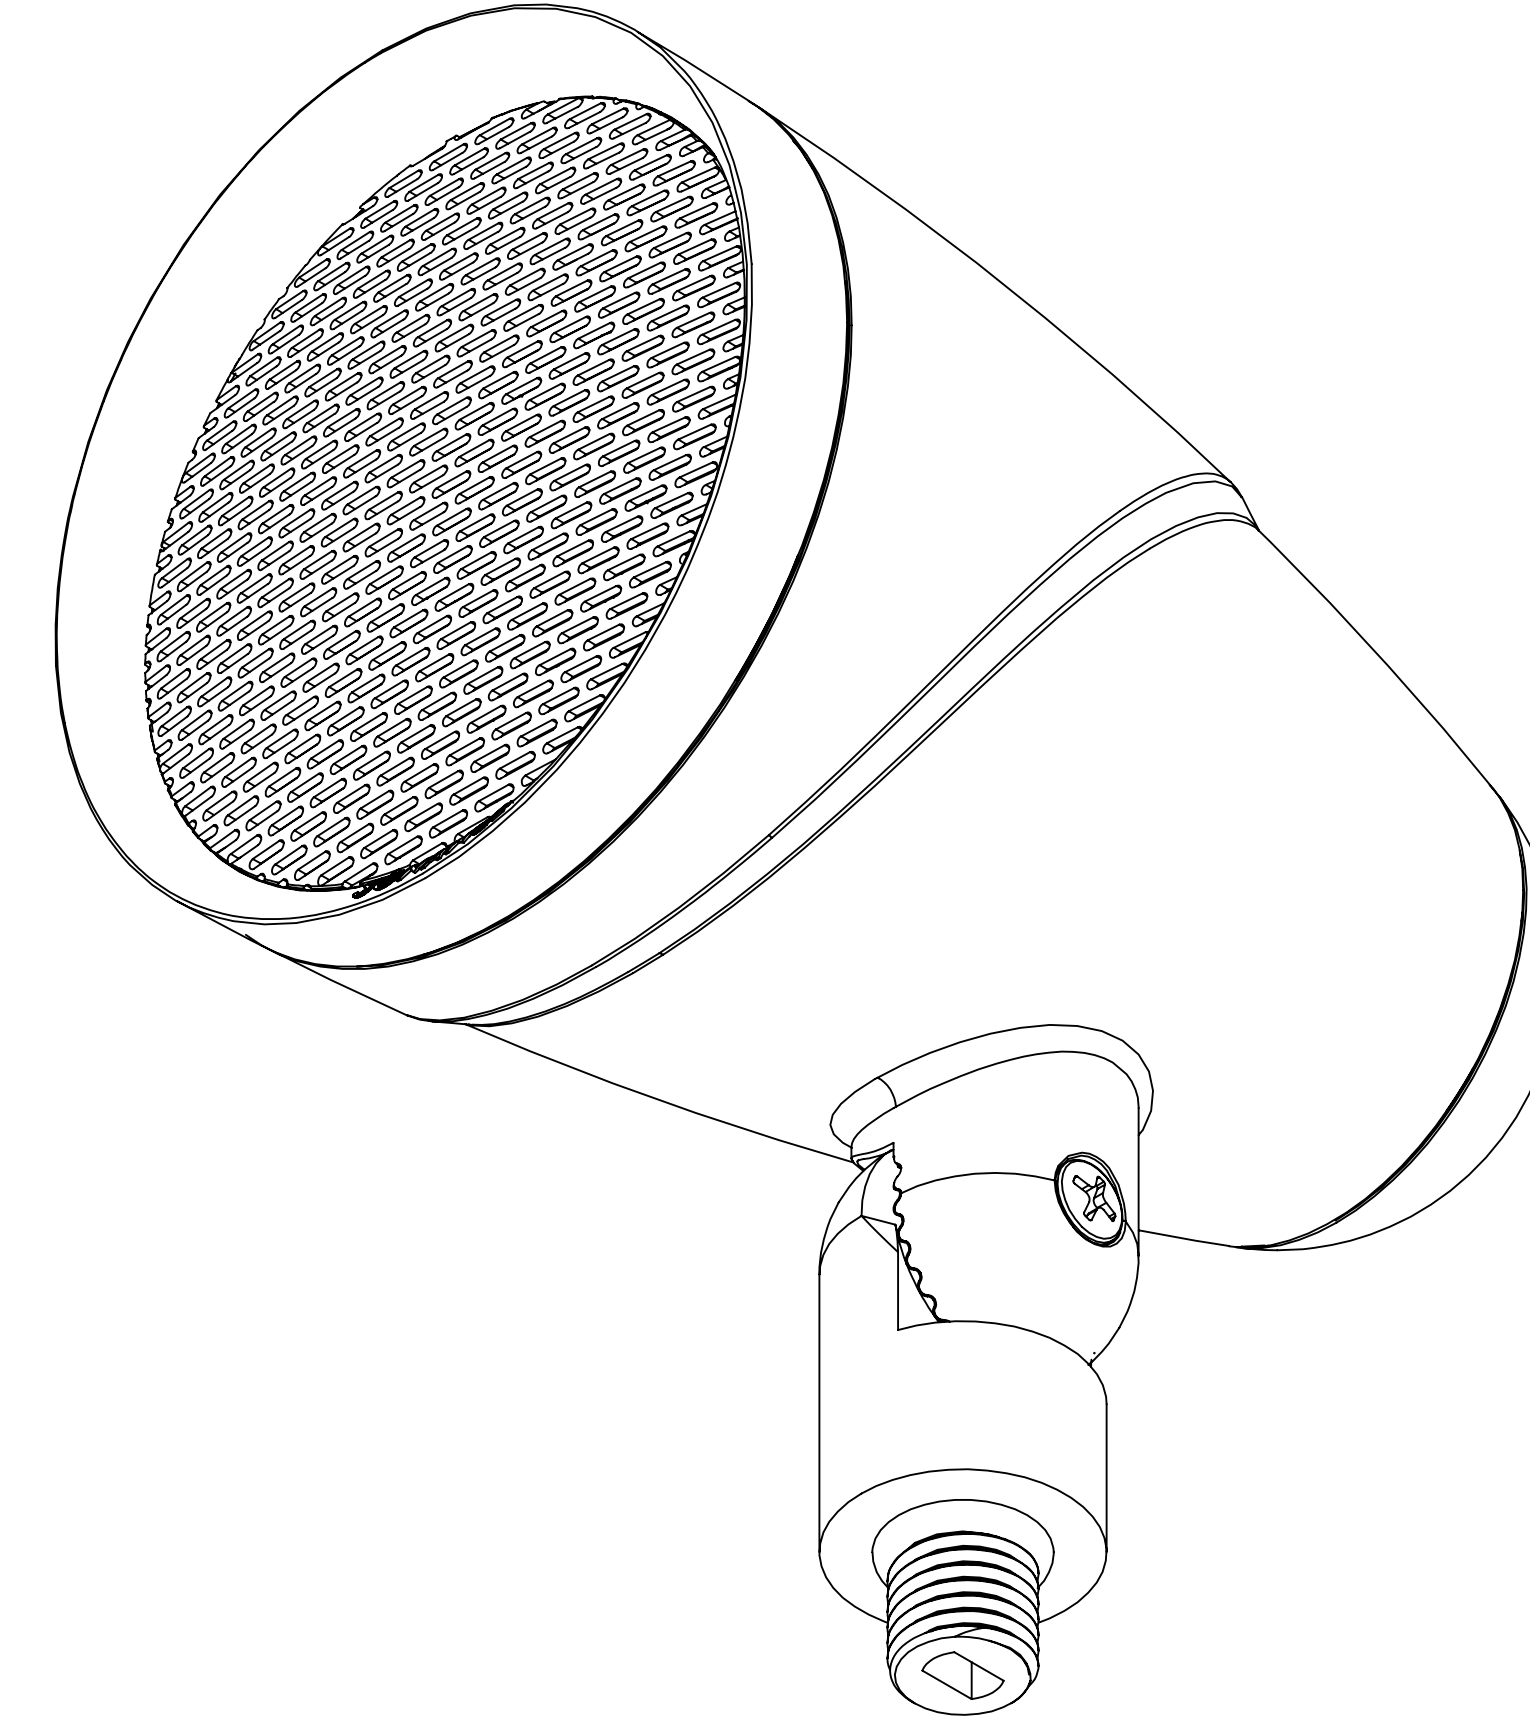

FRONT

LEFT

BACK

ISOMETRIC

SONANCE  
 991 Calle Amanecer, San Clemente, CA, 92673  
 949 492-7777 FAX 949 361-5579  
 www.sonance.com

LS4T SAT

SCALE: 1 : 1

DRAWN BY:

DRWN - PART NUMBER

REV.

SHEET: 01 OF

RELEASED ON: