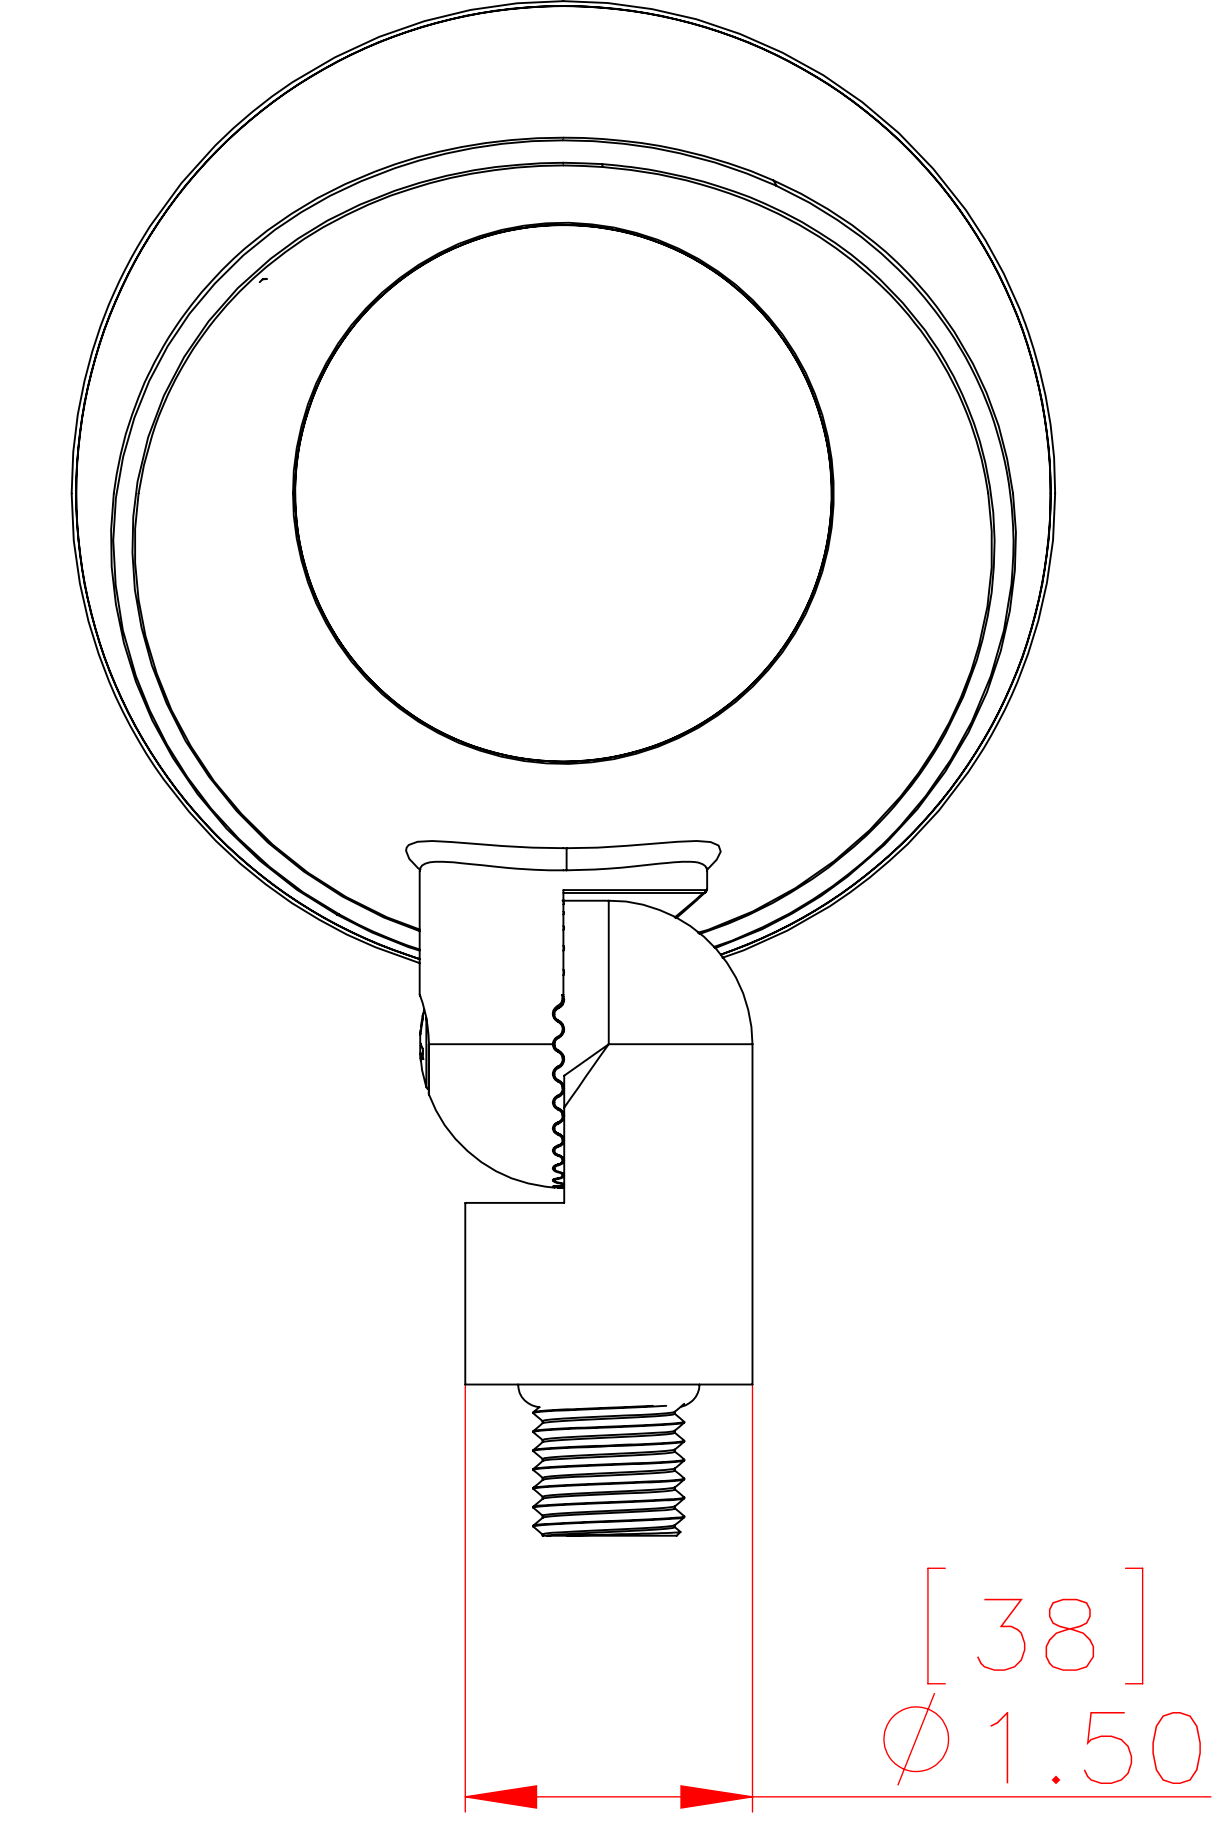

FRONT

LEFT

BACK

ISOMETRIC

SONANCE  
 991 Calle Amanecer, San Clemente, CA, 92673  
 949 492-7777 FAX 949 361-5579  
 www.sonance.com

LS4T SAT

SCALE: 1 : 1

DRAWN BY:

DRWN - PART NUMBER

REV.

SHEET: 01 OF

RELEASED ON: